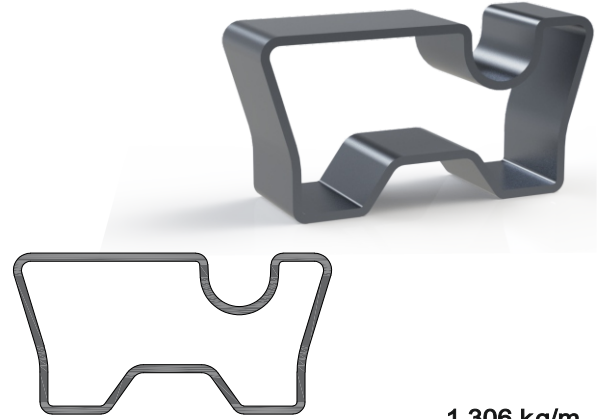

System Features

Its curved shape makes it easy to pour rainwater. The product can be used against a wall or as a freestanding structure.

Its oval shape makes it easy to pour rainwater. The product can be used against a wall or as a freestanding structure.

Its flat shape makes it easy to pour rainwater. The product can be used against a wall or as a freestanding structure.

90'lık Eco Ray Profili

4,009 k g/m

70'lık Orta Ray Profili

3,740 kg/m

70'lık Eco Ray Profili

Eco Trapez Profili

1,621 kg/m

Damla Patlatmalı Kalın Korniş Profili

1,030 kg/m

Damla Patlamalı İnce Korniş

1,306 kg/m

Kalın Korniş Eki Profili

0,614 kg/m