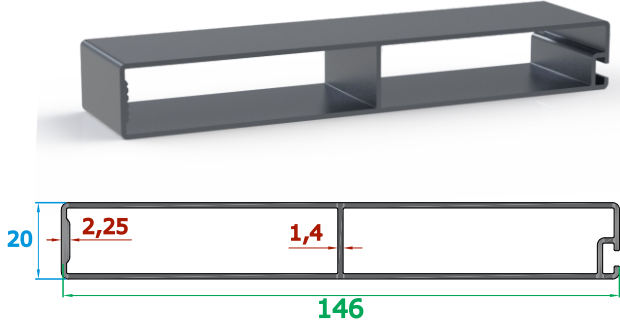

Its flat shape makes it easy to pour rainwater. The product can be used against a wall or as a freestanding structure.

90'lık Eco Ray Profili

4,009 k g/m

70'lık Orta Ray Profili

3,740 kg/m

70'lık Eco Ray Profili

3,059 k g/m

Kalın Oluk Profili (İçten Tek Kanallı)

4,285 kg/m

Kalın Oluk Eki Profili

3,057 kg/m

Trapez Profili

1,780 kg/m

1,355 kg/m