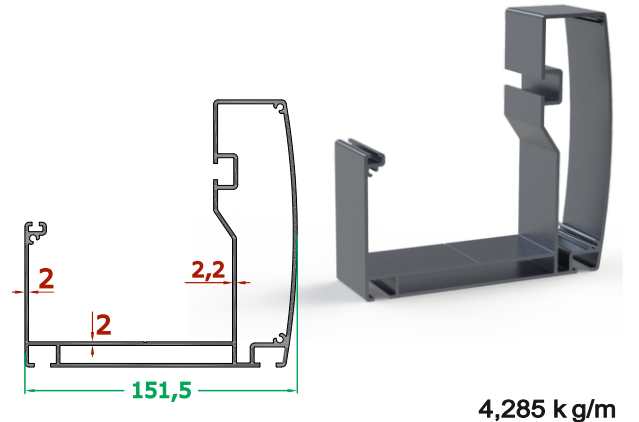

Its flat shape makes it easy to pour rainwater. The product can be used against a wall or as a freestanding structure.

90'lık Eco Ray Profili

4,009 k g/m

70'lık Orta Ray Profili

3,740 kg/m

70'lık Eco Ray Profili

3,059 k g/m

Kalın Oluk Profili (İçten Tek Kanallı)

4,285 kg/m

Kalın Oluk Eki Profili

3,057 kg/m

Trapez Profili

1,780 kg/m

1,355 kg/m