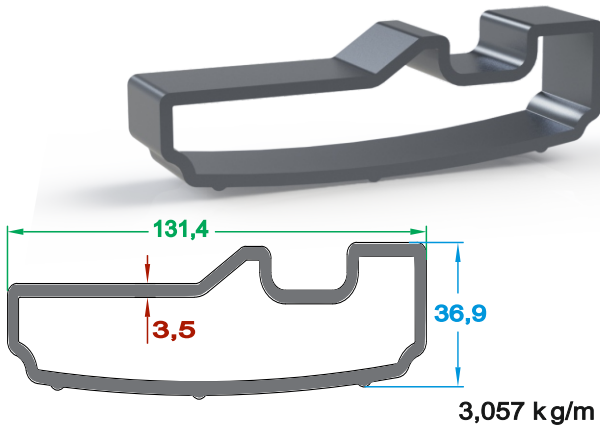

System Features

Its curved shape makes it easy to pour rainwater. The product can be used against a wall or as a freestanding structure.

Its oval shape makes it easy to pour rainwater. The product can be used against a wall or as a freestanding structure.

Its flat shape makes it easy to pour rainwater. The product can be used against a wall or as a freestanding structure.

90'lık Eco Ray Profili

4,009 k g/m

70'lık Orta Ray Profili

3,740 kg/m

70'lık Eco Ray Profili

3,059 k g/m

Kalın Oluk Profili (İçten Tek Kanallı)

4,285 kg/m

Kalın Oluk Eki Profili

3,057 kg/m

Trapez Profili

1,780 kg/m

1,355 kg/m