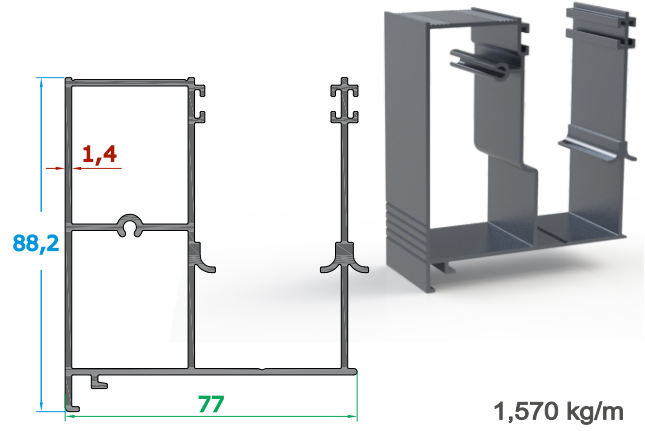

Üst Orta Yaprak Profili